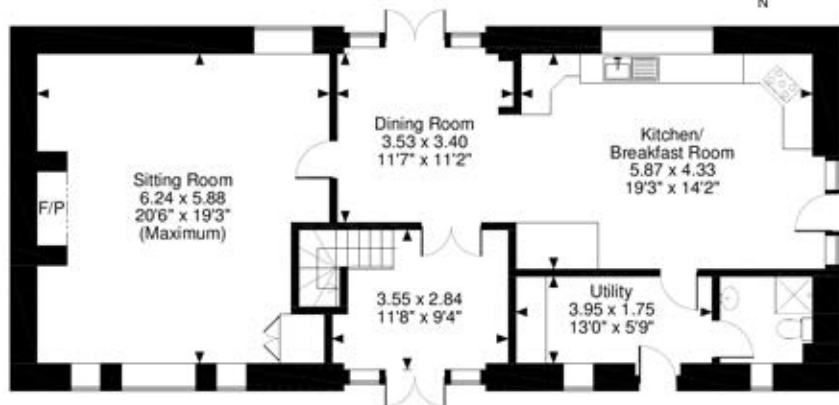

White House Barn, Penallt, Monmouth  
Approximate Gross Internal Area  
2108 Sq Ft/196 Sq M

Ground Floor

First Floor

**FOR ILLUSTRATIVE PURPOSES ONLY - NOT TO SCALE**

The position & size of doors, windows, appliances and other features are approximate only.