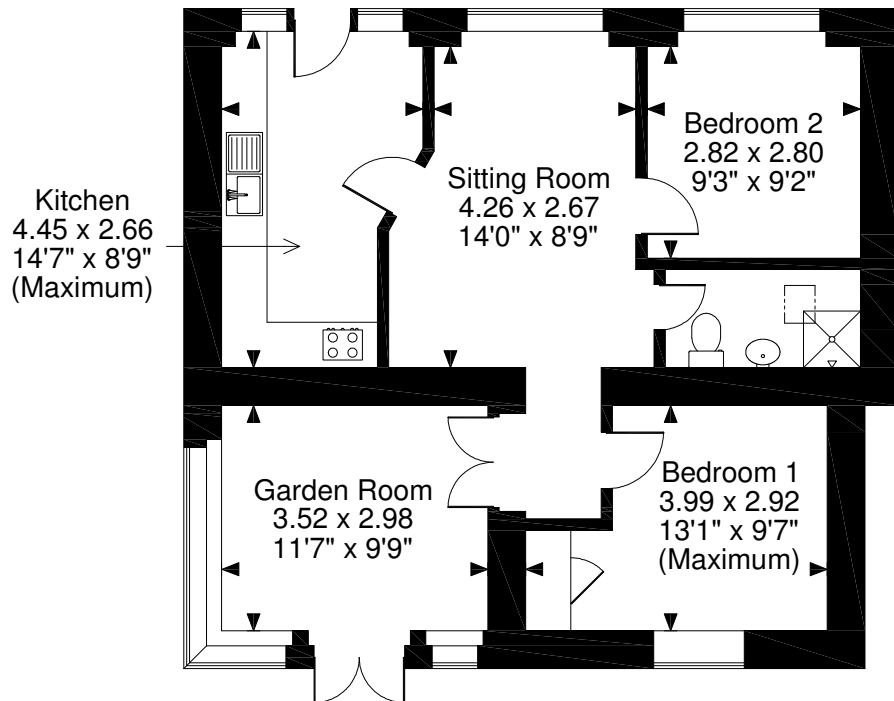

Sunny Barn, Llangeview, Usk
Approximate Gross Internal Area
Main House = 703 Sq Ft/65 Sq M
Garage = 282 Sq Ft/26 Sq M
Barns = 731 Sq Ft/68 Sq M
Total = 1716 Sq Ft/159 Sq M

Ground Floor

Barn Ground Floor

Barn First Floor

FOR ILLUSTRATIVE PURPOSES ONLY - NOT TO SCALE

The position & size of doors, windows, appliances and other features are approximate only.

© ehouse. Unauthorised reproduction prohibited. Drawing ref. dig/8320865/OHL