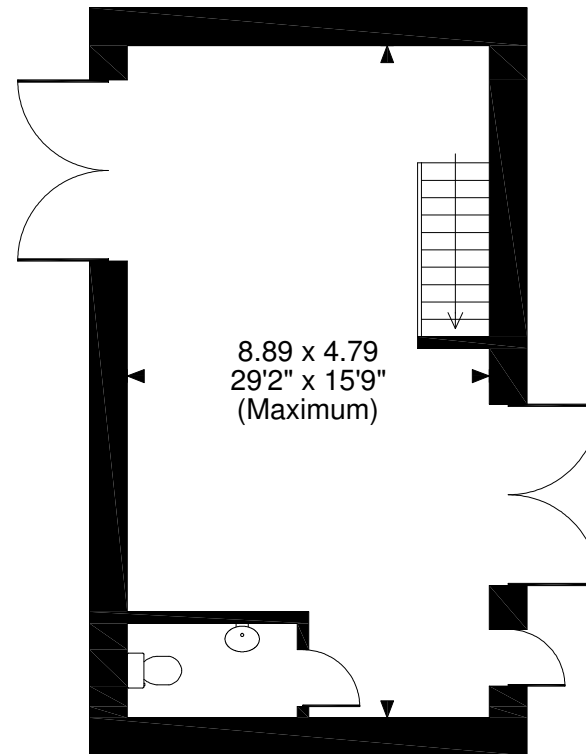

Sunny Barn, Llangeview, Usk
Approximate Gross Internal Area
Main House = 703 Sq Ft/65 Sq M
Garage = 282 Sq Ft/26 Sq M
Barns = 731 Sq Ft/68 Sq M
Total = 1716 Sq Ft/159 Sq M

Ground Floor

Barn Ground Floor

Barn First Floor

FOR ILLUSTRATIVE PURPOSES ONLY - NOT TO SCALE

The position & size of doors, windows, appliances and other features are approximate only.

© ehouse. Unauthorised reproduction prohibited. Drawing ref. dig/8320865/OHL