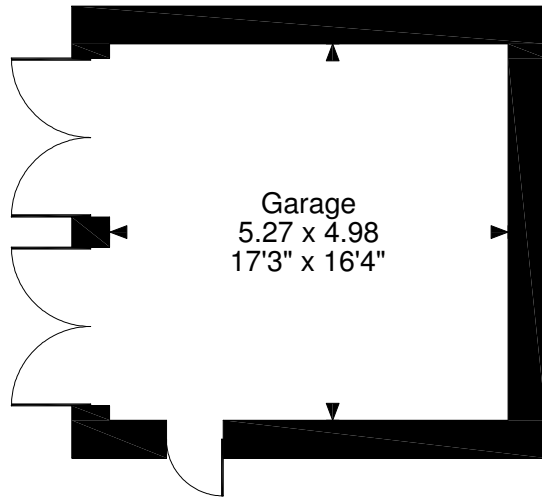

Sunny Barn, Llangeview, Usk
Approximate Gross Internal Area
Main House = 703 Sq Ft/65 Sq M
Garage = 282 Sq Ft/26 Sq M
Barns = 731 Sq Ft/68 Sq M
Total = 1716 Sq Ft/159 Sq M

Ground Floor

Barn Ground Floor

Barn First Floor

FOR ILLUSTRATIVE PURPOSES ONLY - NOT TO SCALE

The position & size of doors, windows, appliances and other features are approximate only.

© ehouse. Unauthorised reproduction prohibited. Drawing ref. dig/8320865/OHL