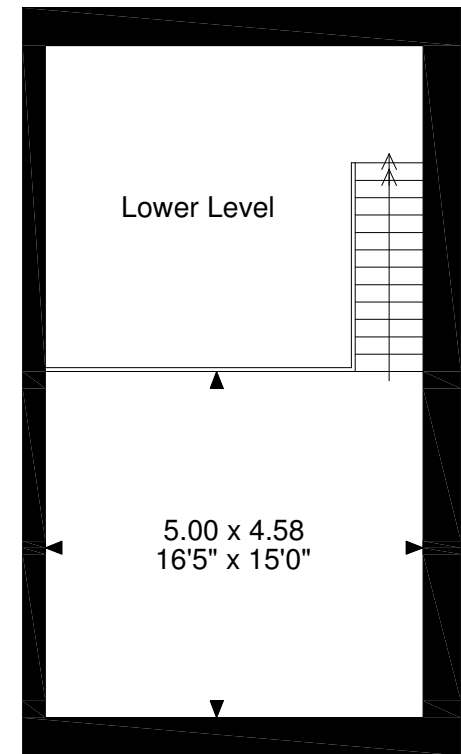

Sunny Barn, Llangeview, Usk
Approximate Gross Internal Area
Main House = 703 Sq Ft/65 Sq M
Garage = 282 Sq Ft/26 Sq M
Barns = 731 Sq Ft/68 Sq M
Total = 1716 Sq Ft/159 Sq M

Ground Floor

Barn Ground Floor

Barn First Floor

FOR ILLUSTRATIVE PURPOSES ONLY - NOT TO SCALE

The position & size of doors, windows, appliances and other features are approximate only.

© ehouse. Unauthorised reproduction prohibited. Drawing ref. dig/8320865/OHL