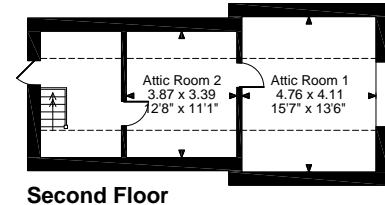

**St. Briavels House, Pystol Lane, St. Briavels, Lydney**

**Approximate Gross Internal Area**

**Main House = 4853 Sq Ft/451 Sq M**

**Cottage = 449 Sq Ft/42 Sq M**

**Total = 5302 Sq Ft/493 Sq M**

**Ground Floor**

**First Floor**

**Cellar**

**Cottage Lower Ground Floor**

**Cottage Ground Floor**

**Cottage First Floor**

**Second Floor**

**FOR ILLUSTRATIVE PURPOSES ONLY - NOT TO SCALE**

The position & size of doors, windows, appliances and other features are approximate only.

□ □ □ □ Denotes restricted head height

© ehouse. Unauthorised reproduction prohibited. Drawing ref. dig/8252831/TFE