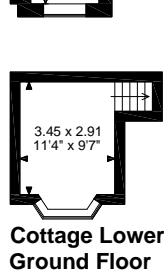

**St. Briavels House, Pystol Lane, St. Briavels, Lydney**

**Approximate Gross Internal Area**

**Main House = 4853 Sq Ft/451 Sq M**

**Cottage = 449 Sq Ft/42 Sq M**

**Total = 5302 Sq Ft/493 Sq M**

**Ground Floor**

**First Floor**

**Cellar**

**Cottage Lower Ground Floor**

**Cottage Ground Floor**

**Cottage First Floor**

**Second Floor**

**FOR ILLUSTRATIVE PURPOSES ONLY - NOT TO SCALE**

The position & size of doors, windows, appliances and other features are approximate only.

□ □ □ □ Denotes restricted head height

© ehouse. Unauthorised reproduction prohibited. Drawing ref. dig/8252831/TFE