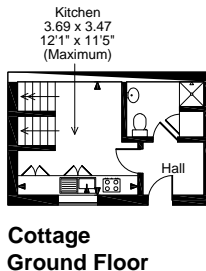

**St. Briavels House, Pystol Lane, St. Briavels, Lydney**

**Approximate Gross Internal Area**

**Main House = 4853 Sq Ft/451 Sq M**

**Cottage = 449 Sq Ft/42 Sq M**

**Total = 5302 Sq Ft/493 Sq M**

**Ground Floor**

**First Floor**

**Cellar**

**Cottage Lower Ground Floor**

**Cottage Ground Floor**

**Cottage First Floor**

**Second Floor**

**FOR ILLUSTRATIVE PURPOSES ONLY - NOT TO SCALE**

The position & size of doors, windows, appliances and other features are approximate only.