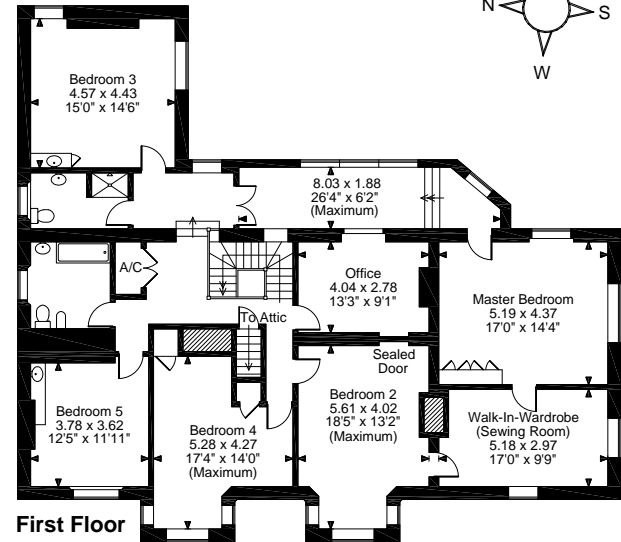

**St. Briavels House, Pystol Lane, St. Briavels, Lydney**

**Approximate Gross Internal Area**

**Main House = 4853 Sq Ft/451 Sq M**

**Cottage = 449 Sq Ft/42 Sq M**

**Total = 5302 Sq Ft/493 Sq M**

**Ground Floor**

**First Floor**

**Cellar**

**Cottage Lower Ground Floor**

**Cottage Ground Floor**

**Cottage First Floor**

**Second Floor**

**FOR ILLUSTRATIVE PURPOSES ONLY - NOT TO SCALE**

The position & size of doors, windows, appliances and other features are approximate only.

□ □ □ □ Denotes restricted head height

© ehouse. Unauthorised reproduction prohibited. Drawing ref. dig/8252831/TFE