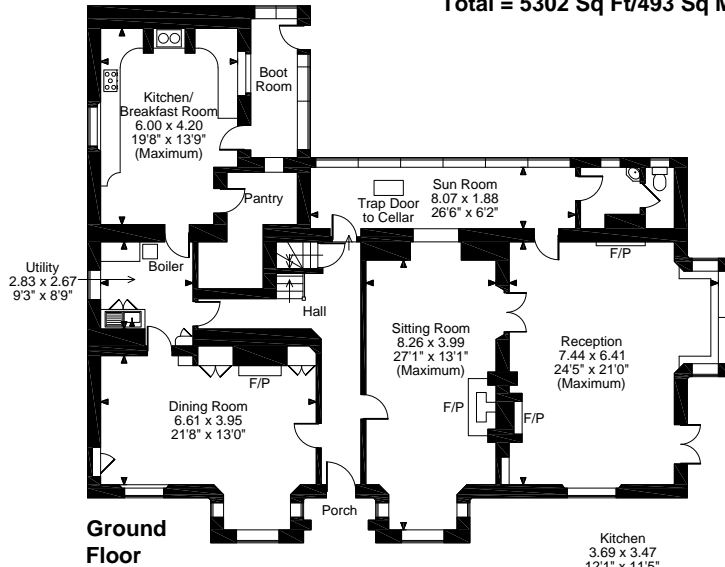

**St. Briavels House, Pystol Lane, St. Briavels, Lydney**

**Approximate Gross Internal Area**

**Main House = 4853 Sq Ft/451 Sq M**

**Cottage = 449 Sq Ft/42 Sq M**

**Total = 5302 Sq Ft/493 Sq M**

**Ground Floor**

**First Floor**

**Cellar**

**Cottage Lower Ground Floor**

**Cottage Ground Floor**

**Cottage First Floor**

**Second Floor**

**FOR ILLUSTRATIVE PURPOSES ONLY - NOT TO SCALE**

The position & size of doors, windows, appliances and other features are approximate only.

□ □ □ □ Denotes restricted head height

© ehouse. Unauthorised reproduction prohibited. Drawing ref. dig/8252831/TFE