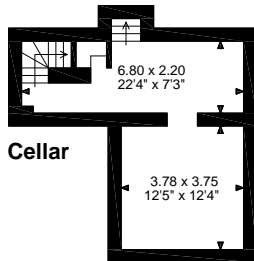

**St. Briavels House, Pystol Lane, St. Briavels, Lydney**

**Approximate Gross Internal Area**

**Main House = 4853 Sq Ft/451 Sq M**

**Cottage = 449 Sq Ft/42 Sq M**

**Total = 5302 Sq Ft/493 Sq M**

**Ground Floor**

**First Floor**

**Cellar**

**Cottage Lower Ground Floor**

**Cottage Ground Floor**

**Cottage First Floor**

**Second Floor**

**FOR ILLUSTRATIVE PURPOSES ONLY - NOT TO SCALE**

The position & size of doors, windows, appliances and other features are approximate only.

□ □ □ □ Denotes restricted head height

© ehouse. Unauthorised reproduction prohibited. Drawing ref. dig/8252831/TFE