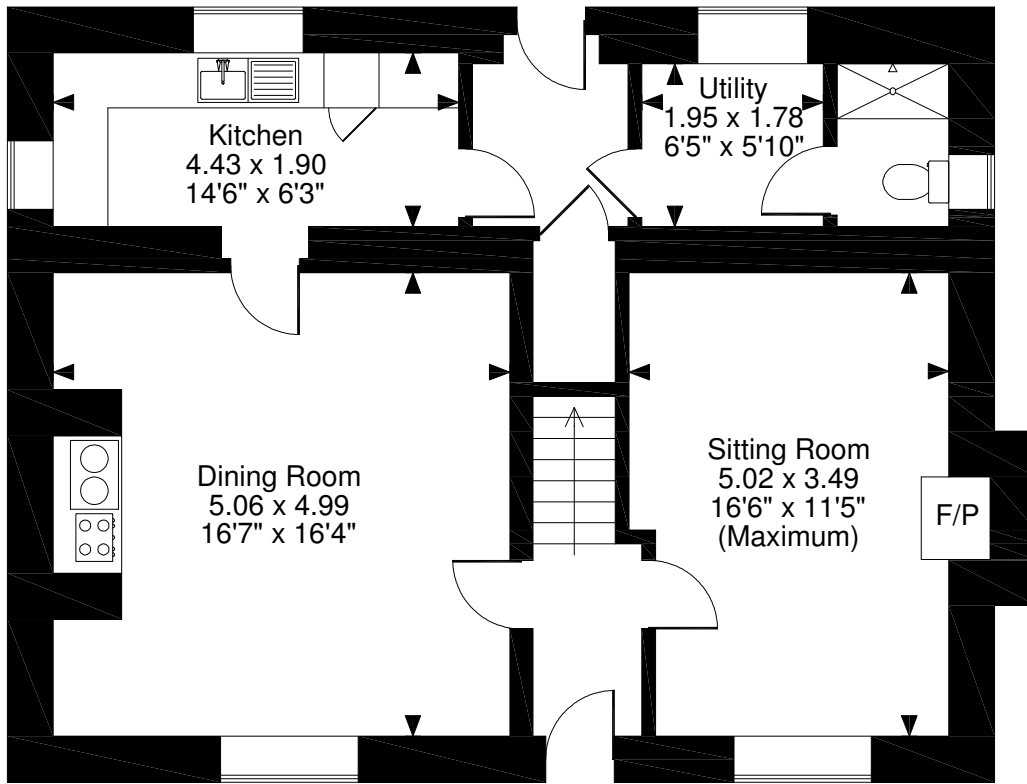

Penrhiw Uchaf, Llanddeusant, Llangadog, Sir Gaerfyrddin
Approximate Gross Internal Area
1472 Sq Ft/137 Sq M

Ground Floor

First Floor

FOR ILLUSTRATIVE PURPOSES ONLY - NOT TO SCALE

The position & size of doors, windows, appliances and other features are approximate only.

□□□□ Denotes restricted head height

© ehouse. Unauthorised reproduction prohibited. Drawing ref. dig/8302202/OHL