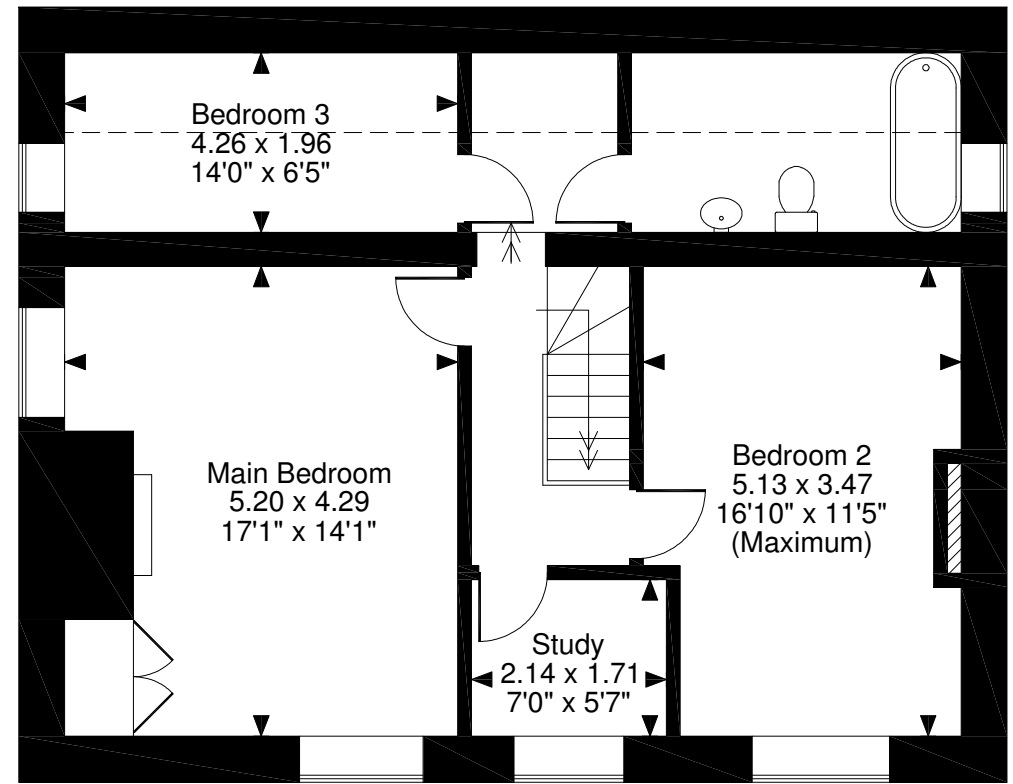

Penrhiw Uchaf, Llanddeusant, Llangadog, Sir Gaerfyrddin
Approximate Gross Internal Area
1472 Sq Ft/137 Sq M

Ground Floor

First Floor

FOR ILLUSTRATIVE PURPOSES ONLY - NOT TO SCALE

The position & size of doors, windows, appliances and other features are approximate only.

□□□□ Denotes restricted head height

© ehouse. Unauthorised reproduction prohibited. Drawing ref. dig/8302202/OHL