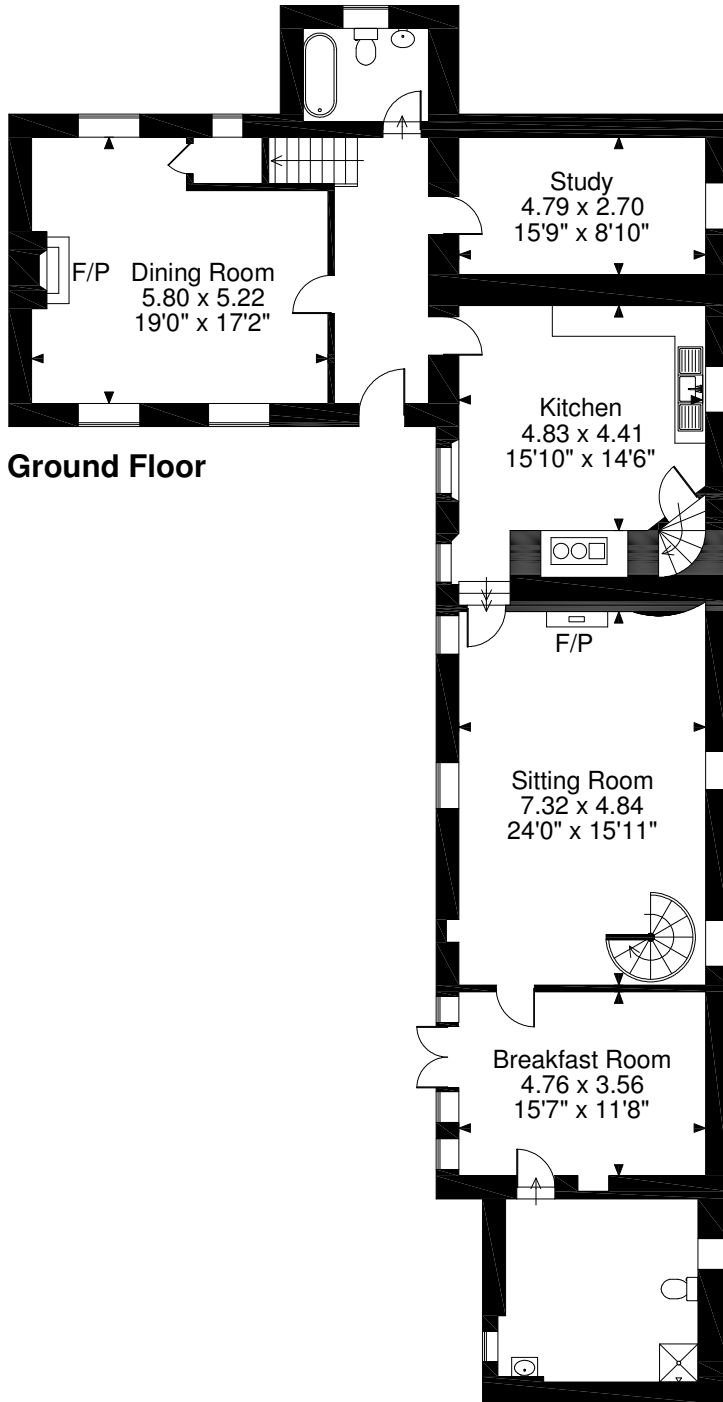

Llwyn-Arfon Farm, Pen-Rhiw-Gwaith Lane, Hollybush, Blackwood
Approximate Gross Internal Area
3040 Sq Ft/282 Sq M

FOR ILLUSTRATIVE PURPOSES ONLY - NOT TO SCALE

The position & size of doors, windows, appliances and other features are approximate only.

□□□□ Denotes restricted head height

© ehouse. Unauthorised reproduction prohibited. Drawing ref. dig/8240632/CJN