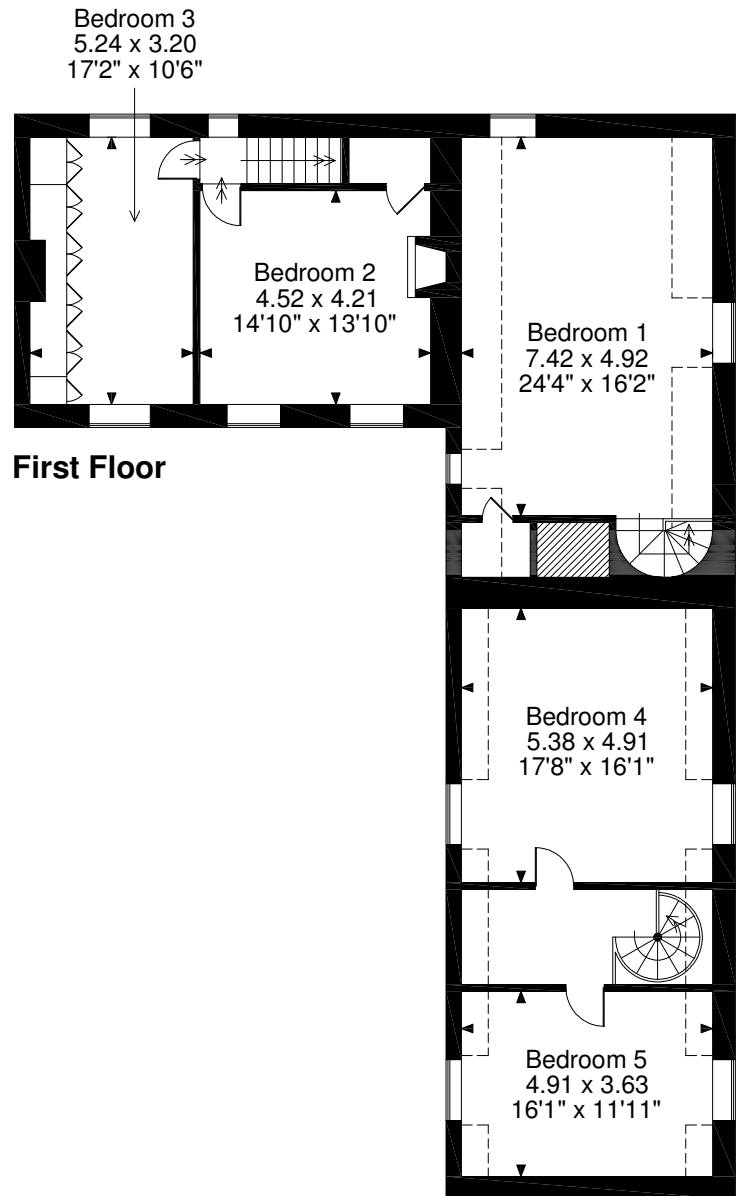

Llwyn-Arfon Farm, Pen-Rhiw-Gwaith Lane, Hollybush, Blackwood
Approximate Gross Internal Area
3040 Sq Ft/282 Sq M

FOR ILLUSTRATIVE PURPOSES ONLY - NOT TO SCALE

The position & size of doors, windows, appliances and other features are approximate only.

□□□□ Denotes restricted head height

© ehouse. Unauthorised reproduction prohibited. Drawing ref. dig/8240632/CJN