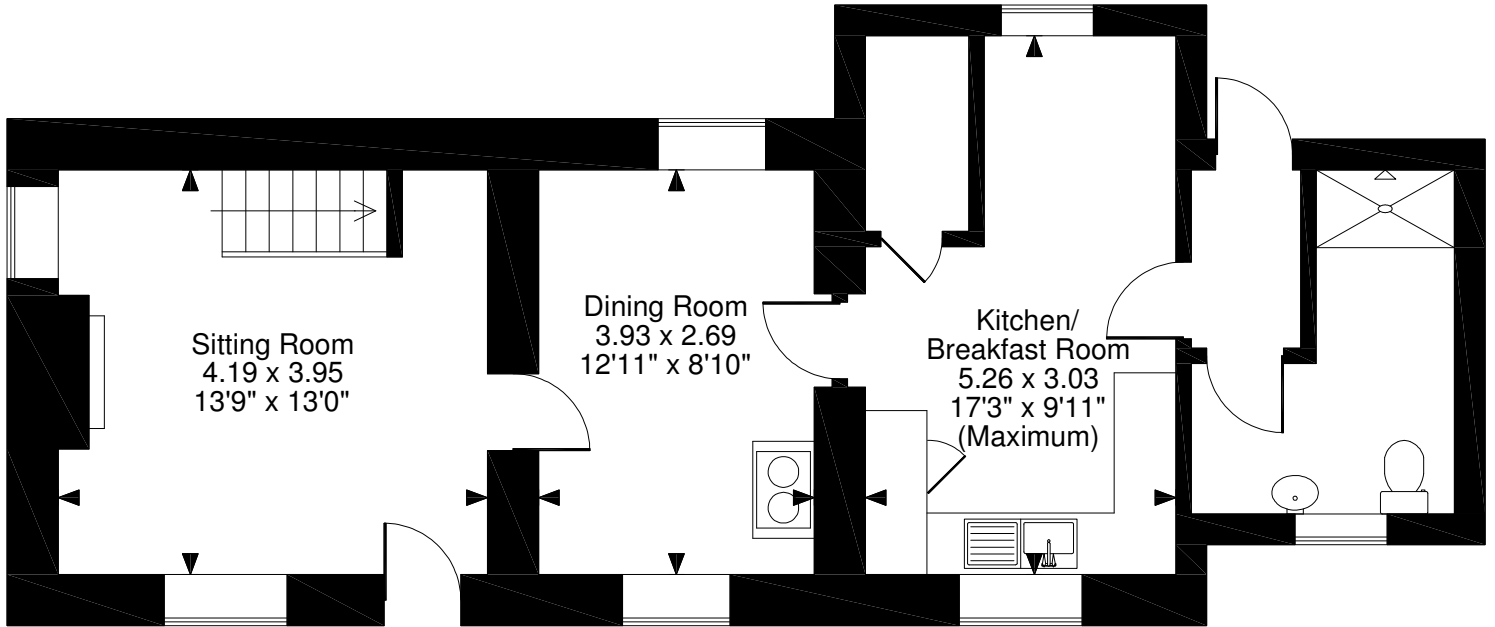

Church Cottage, Llanvetherine, Abergavenny
Approximate Gross Internal Area
942 Sq Ft/87 Sq M

Ground Floor

First Floor

FOR ILLUSTRATIVE PURPOSES ONLY - NOT TO SCALE

The position & size of doors, windows, appliances and other features are approximate only.