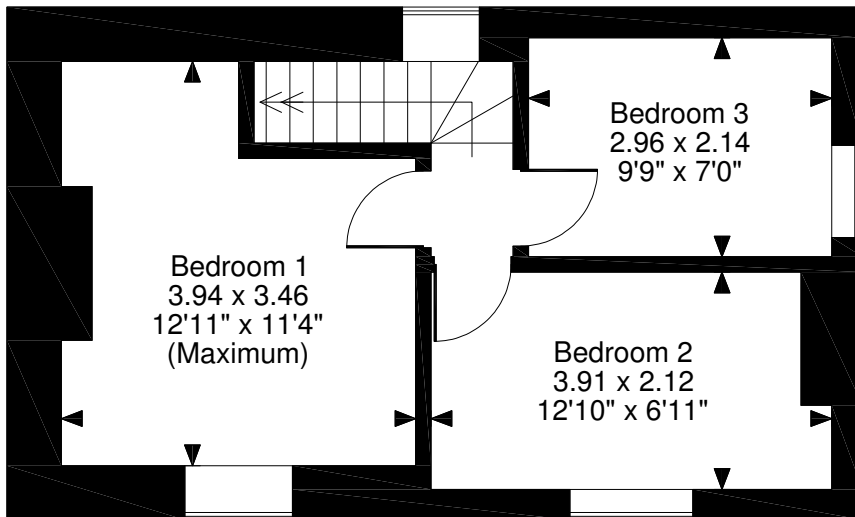

Church Cottage, Llanvetherine, Abergavenny
Approximate Gross Internal Area
942 Sq Ft/87 Sq M

Ground Floor

First Floor

FOR ILLUSTRATIVE PURPOSES ONLY - NOT TO SCALE

The position & size of doors, windows, appliances and other features are approximate only.