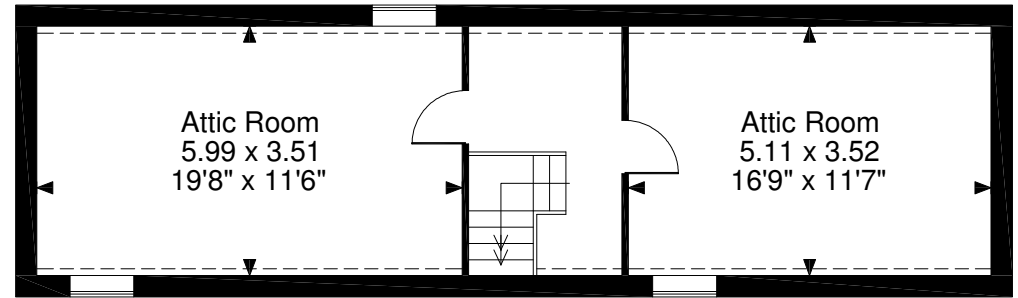

Bryn Edrych Farm, The Hendre, Monmouth
Approximate Gross Internal Area
2767 Sq Ft/258 Sq M

Ground Floor

First Floor

Second Floor

FOR ILLUSTRATIVE PURPOSES ONLY - NOT TO SCALE

The position & size of doors, windows, appliances and other features are approximate only.

--- Denotes restricted head height

© ehous. Unauthorised reproduction prohibited. Drawing ref. dig/8293790/KAT