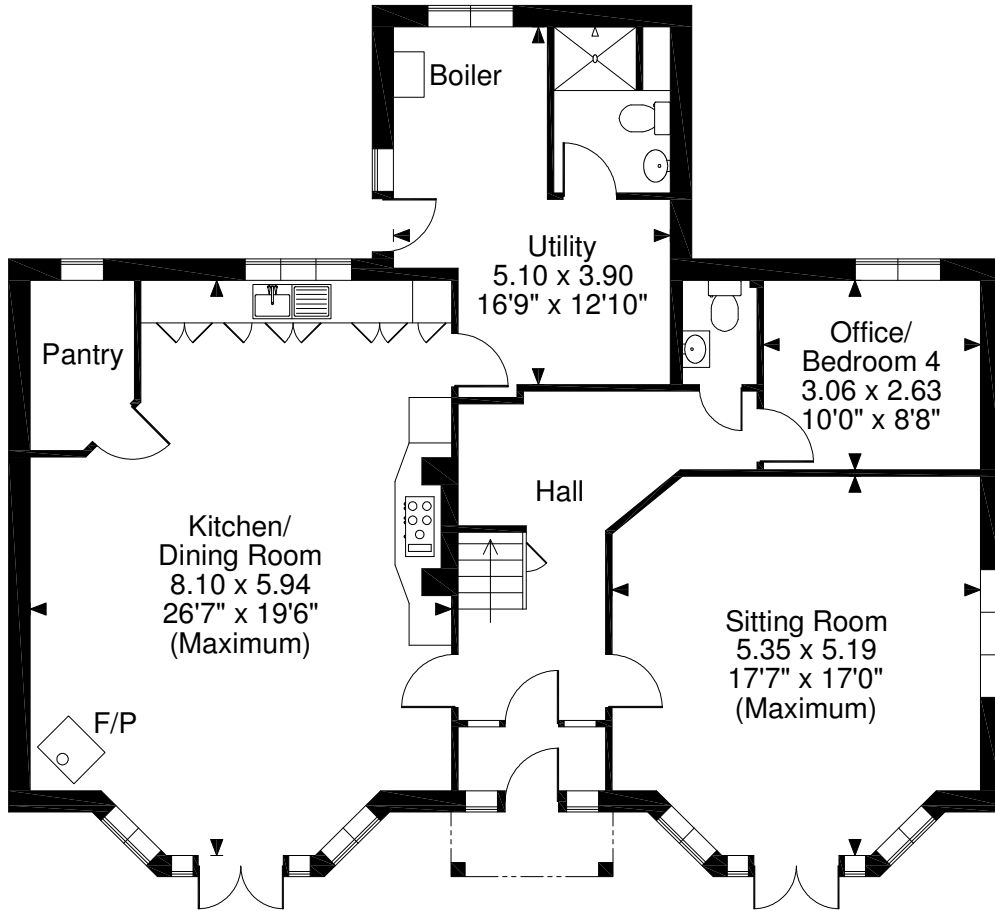

Bryn Edrych Farm, The Hendre, Monmouth
Approximate Gross Internal Area
2767 Sq Ft/258 Sq M

Ground Floor

First Floor

Second Floor

FOR ILLUSTRATIVE PURPOSES ONLY - NOT TO SCALE

The position & size of doors, windows, appliances and other features are approximate only.

--- Denotes restricted head height

© ehous. Unauthorised reproduction prohibited. Drawing ref. dig/8293790/KAT