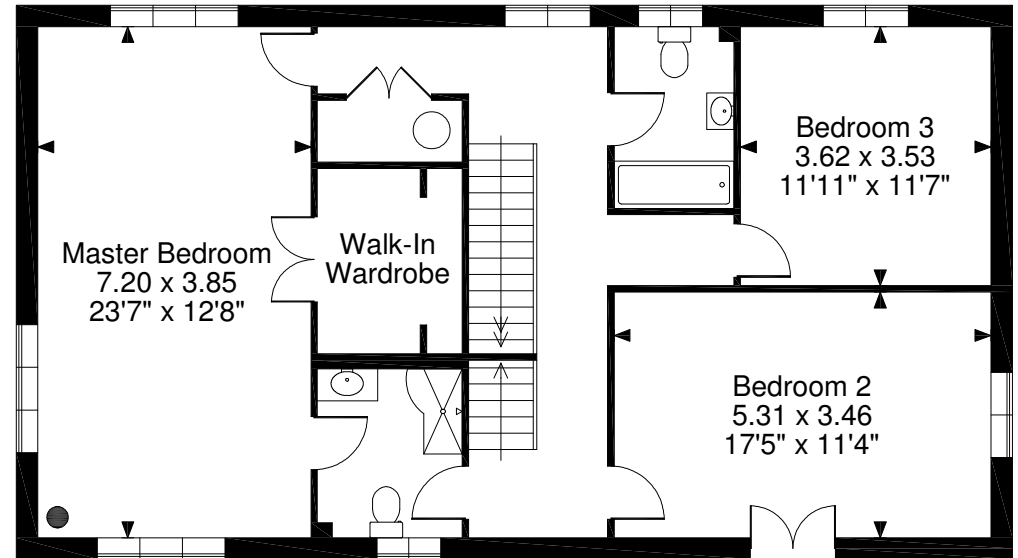

Bryn Edrych Farm, The Hendre, Monmouth
Approximate Gross Internal Area
2767 Sq Ft/258 Sq M

Ground Floor

First Floor

Second Floor

FOR ILLUSTRATIVE PURPOSES ONLY - NOT TO SCALE

The position & size of doors, windows, appliances and other features are approximate only.

--- Denotes restricted head height

© ehous. Unauthorised reproduction prohibited. Drawing ref. dig/8293790/KAT